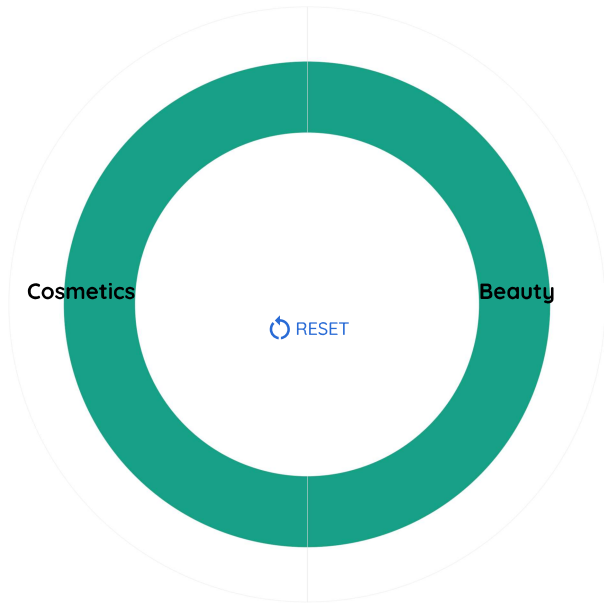

Content Distribution Pattern (Post Type)

This represents the Content Categories separated according to the type of post.

Single Post