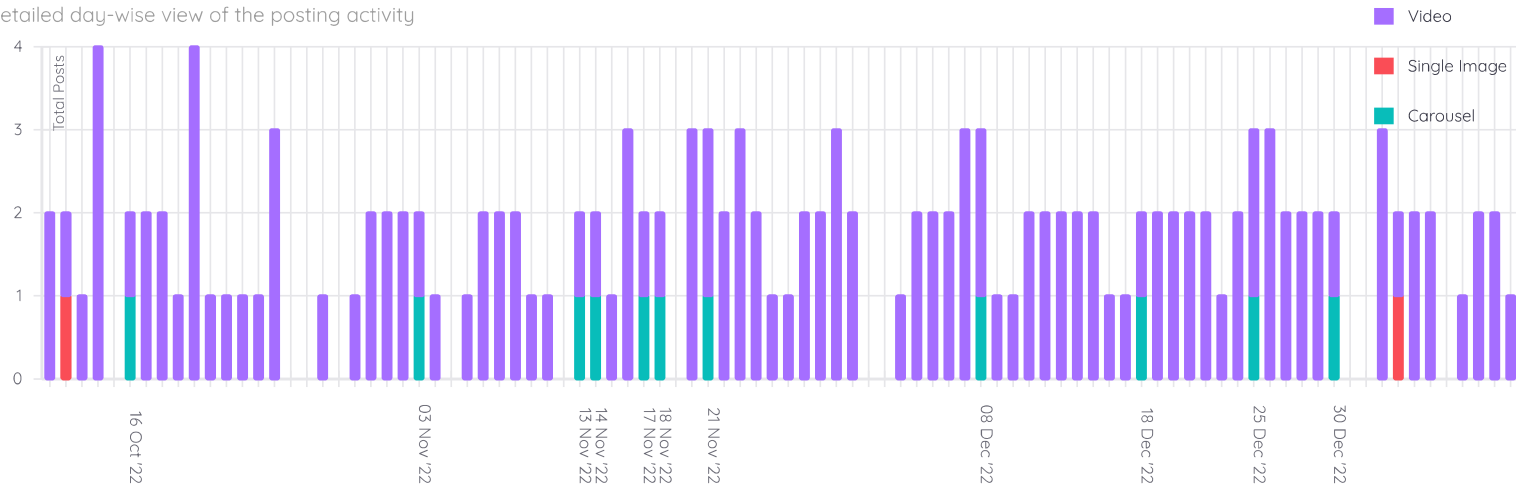

Hashtag	Post Count ↑	Engagement %	Avg. Post Likes	Avg. Post Comments	Recent Posts
#hudabeauty	27	0.14 %	70.9K	957	

Post Performance

Statistical analysis around the posting behavior of the handle.

Post Distribution

Shows which post type is the most dominant

Engagement Contribution

Shows engagement contribution of each post type

Post Distribution

Shows the account's weekly posting pattern

Engagement Contribution

Shows when the account gets their engagement in a week

Online Activity

Shows a detailed day-wise view of the posting activity

Engagement Activity

Shows a detailed day-wise view of the engagement activity

Post Distribution (By post type)

Shows the account's weekly posting pattern for each post type