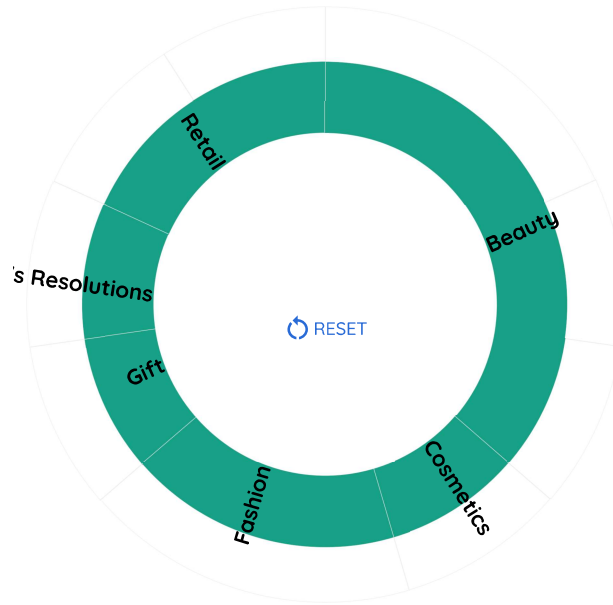

Beauty

Posts: 69 % of Total: 45.39%

Engagement: 2.7M % of Total: 43.39%

Makeup

Posts: 27 % of Total: 17.76%

Engagement: 559.7K % of Total: 9.13%

Other

Posts: 24 % of Total: 15.79%

Engagement: 2.1M % of Total: 33.58%

Content Distribution Pattern (Engagement)

This represents the Content Categories arranged by the engagement they receive.

Beauty

Posts: **69** % of Total: **43.39%**

Engagement: **2.7M** % of Total: **45.39%**

Other

Posts: **24** % of Total: **33.58%**

Engagement: **2.1M** % of Total: **15.79%**

Fashion

Posts: **18** % of Total: **11.05%**

Engagement: **677.0K** % of Total: **11.84%**

Content Distribution Pattern (Post Type)

This represents the Content Categories separated according to the type of post.

Single Post

Carousel

Video

Content Distribution Pattern (Post Type - Engagement)

This represents the Content Categories separated according to the type of post and arranged by the engagement they receive.