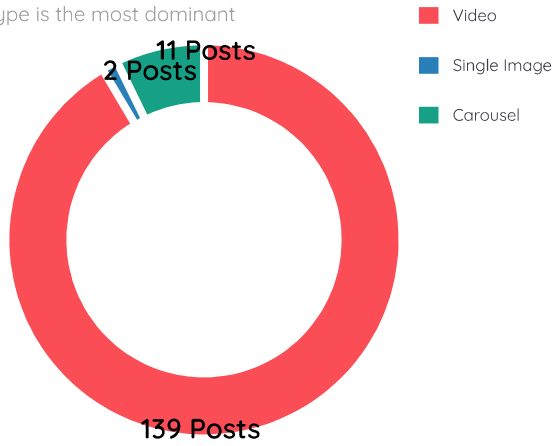

Hashtag	Post Count ↑	Engagement %	Avg. Post Likes	Avg. Post Comments	Recent Posts
#fauxfilter	1	0.02 %	8.1K	143	
#fragranceboard	1	0.01 %	3.2K	71	
#EMPOWERED	1	0.01 %	4.6K	82	
#wishfulskin	1	0.02 %	11.6K	270	
#kayali	2	0.01 %	7.4K	170	 
#makeuphacks	2	0.13 %	68.8K	402	 

Hashtag	Post Count ↑	Engagement %	Avg. Post Likes	Avg. Post Comments	Recent Posts
#hudabeautyeasybake	3	0.12 %	60.3K	548	
#hudabeautyshop	3	0.12 %	62.9K	239	
#GloWish	3	0.03 %	14.4K	179	
#fauxfilterconcealer	3	0.13 %	65.6K	231	
#cyberweek	3	0.03 %	13.3K	174	
#FauxFilter	12	0.03 %	17.9K	258	

Hashtag	Post Count ↑	Engagement %	Avg. Post Likes	Avg. Post Comments	Recent Posts
#hudabeauty	27	0.14 %	70.9K	957	

Post Performance

Statistical analysis around the posting behavior of the handle.

Post Distribution

Shows which post type is the most dominant

Engagement Contribution

Shows engagement contribution of each post type

Post Distribution

Shows the account's weekly posting pattern

Engagement Contribution

Shows when the account gets their engagement in a week