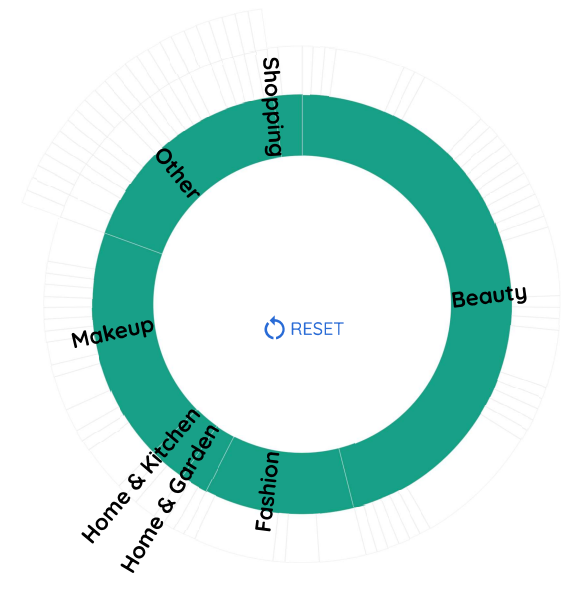

Beauty

Posts: 69 % of Total: 45.39%

Engagement: 2.7M % of Total: 43.39%

Makeup

Posts: 27 % of Total: 17.76%

Engagement: 559.7K % of Total: 9.13%

Other

Posts: 24 % of Total: 15.79%

Engagement: 2.1M % of Total: 33.58%

Content Distribution Pattern (Engagement)

This represents the Content Categories arranged by the engagement they receive.

Beauty

Posts: **69** % of Total: **43.39%**

Engagement: **2.7M** % of Total: **45.39%**

Other

Posts: **24** % of Total: **33.58%**

Engagement: **2.1M** % of Total: **15.79%**

Fashion

Posts: **18** % of Total: **11.05%**

Engagement: **677.0K** % of Total: **11.84%**

Content Distribution Pattern (Post Type)

This represents the Content Categories separated according to the type of post.

Single Post

Carousel

Video

Content Distribution Pattern (Post Type - Engagement)

This represents the Content Categories separated according to the type of post and arranged by the engagement they receive.