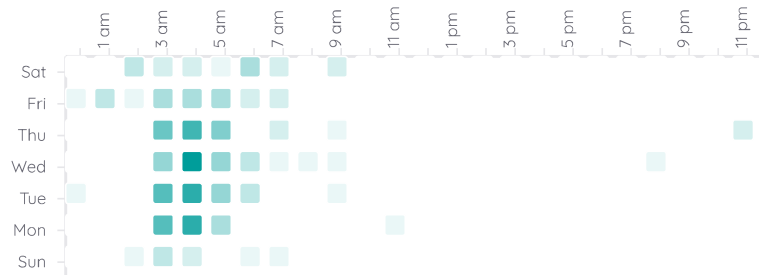

Hashtag	Post Count ↑	Engagement %	Avg. Post Likes	Avg. Post Comments	Recent Posts
#hudabeauty	27	0.14 %	70.9K	957	

Post Performance

Statistical analysis around the posting behavior of the handle.

Post Distribution

Shows which post type is the most dominant

Engagement Contribution

Shows engagement contribution of each post type

Post Distribution

Shows the account's weekly posting pattern

Engagement Contribution

Shows when the account gets their engagement in a week

Online Activity

Shows a detailed day-wise view of the posting activity

Engagement Activity

Shows a detailed day-wise view of the engagement activity

Post Distribution (By post type)

Shows the account's weekly posting pattern for each post type