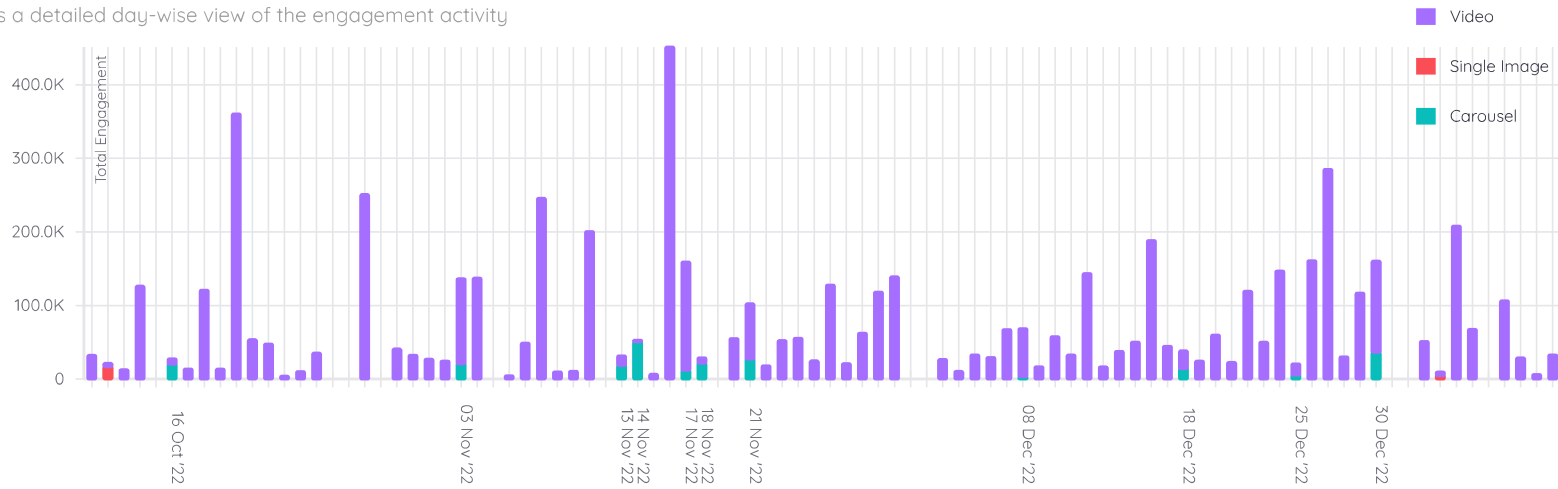

Hashtag	Post Count ↑	Engagement %	Avg. Post Likes	Avg. Post Comments	Recent Posts
#hudabeauty	27	0.14 %	70.9K	957	

Post Performance

Statistical analysis around the posting behavior of the handle.

Post Distribution

Shows which post type is the most dominant

Engagement Contribution

Shows engagement contribution of each post type

Post Distribution

Shows the account's weekly posting pattern

Engagement Contribution

Shows when the account gets their engagement in a week

Online Activity

Shows a detailed day-wise view of the posting activity

Engagement Activity

Shows a detailed day-wise view of the engagement activity

Post Distribution (By post type)

Shows the account's weekly posting pattern for each post type