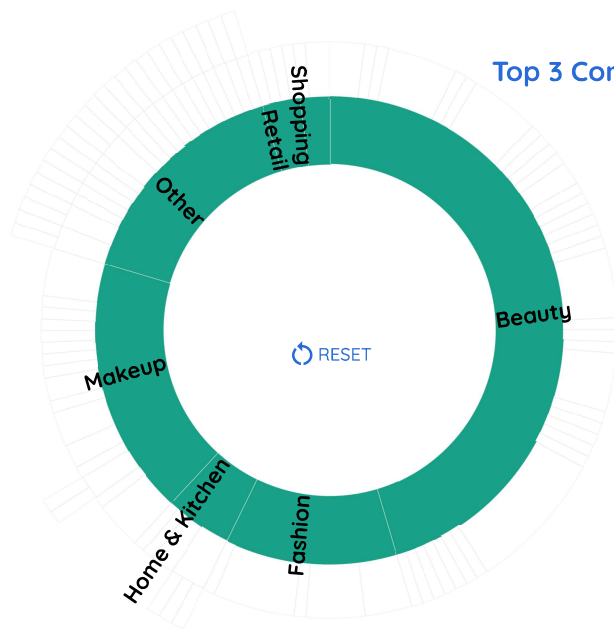

HUDA BEAUTY

Makeup Artist & Blogger @huda Founder of @wishfulskin Products tested on huda, NOT animals

● 51.8M
Followers

● 143
Total Posts

● 35.1K
Average Likes

● 0.07%
Avg. Engagement Percentage

● 35.5K
Average Engagement

● 430
Average Comments

Content Analysis

This represents the broad content categories the account talks about.

Content Distribution Pattern

This represents the broad content categories the account talks about. Click on any category to check details

Beauty

Posts: 69 % of Total: 45.39%

Engagement: 2.7M % of Total: 43.39%

Makeup

Posts: 27 % of Total: 17.76%

Engagement: 559.7K % of Total: 9.13%

Other

Posts: 24 % of Total: 15.79%

Engagement: 2.1M % of Total: 33.58%

Content Distribution Pattern (Engagement)

This represents the Content Categories arranged by the engagement they receive.

Beauty

Posts: **69** % of Total: **43.39%**

Engagement: **2.7M** % of Total: **45.39%**