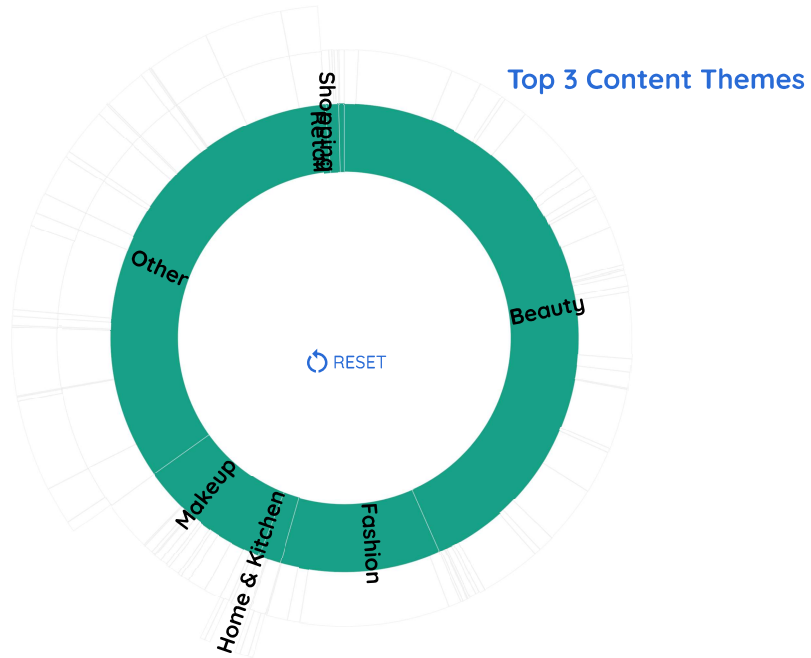

Beauty

Posts: 69 % of Total: 45.39%

Engagement: 2.7M % of Total: 43.39%

Makeup

Posts: 27 % of Total: 17.76%

Engagement: 559.7K % of Total: 9.13%

Other

Posts: 24 % of Total: 15.79%

Engagement: 2.1M % of Total: 33.58%

Content Distribution Pattern (Engagement)

This represents the Content Categories arranged by the engagement they receive.

Beauty

Posts: **69** % of Total: **43.39%**

Engagement: **2.7M** % of Total: **45.39%**

Shows which post type is the most dominant

Engagement Contribution

Shows engagement contribution of each post type

Post Distribution

Shows the account's weekly posting pattern

Engagement Contribution

Shows when the account gets their engagement in a week

Online Activity

Shows a detailed day-wise view of the posting activity

Engagement Activity

Shows a detailed day-wise view of the engagement activity

Post Distribution (By post type)

Shows the account's weekly posting pattern for each post type