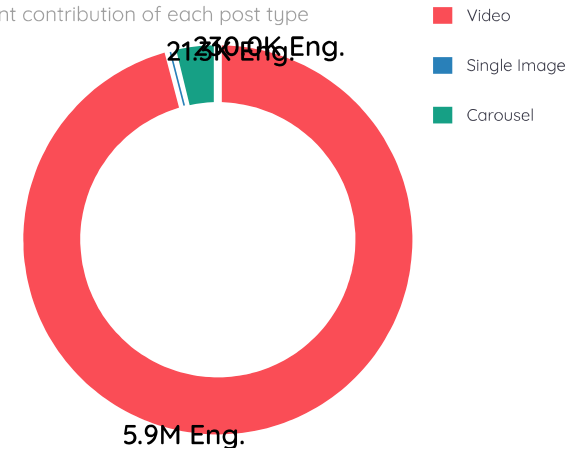

Hashtag	Post Count ↑	Engagement %	Avg. Post Likes	Avg. Post Comments	Recent Posts
#hudabeautyeasybake	3	0.12 %	60.3K	548	
#hudabeautyshop	3	0.12 %	62.9K	239	
#GloWish	3	0.03 %	14.4K	179	
#fauxfilterconcealer	3	0.13 %	65.6K	231	
#cyberweek	3	0.03 %	13.3K	174	
#FauxFilter	12	0.03 %	17.9K	258	

Hashtag	Post Count ↑	Engagement %	Avg. Post Likes	Avg. Post Comments	Recent Posts
#hudabeauty	27	0.14 %	70.9K	957	

Post Performance

Statistical analysis around the posting behavior of the handle.

Post Distribution

Shows which post type is the most dominant

Engagement Contribution

Shows engagement contribution of each post type

Post Distribution

Shows the account's weekly posting pattern

Engagement Contribution

Shows when the account gets their engagement in a week

Online Activity

Shows a detailed day-wise view of the posting activity

Engagement Activity

Shows a detailed day-wise view of the engagement activity

Post Distribution (By post type)

Shows the account's weekly posting pattern for each post type