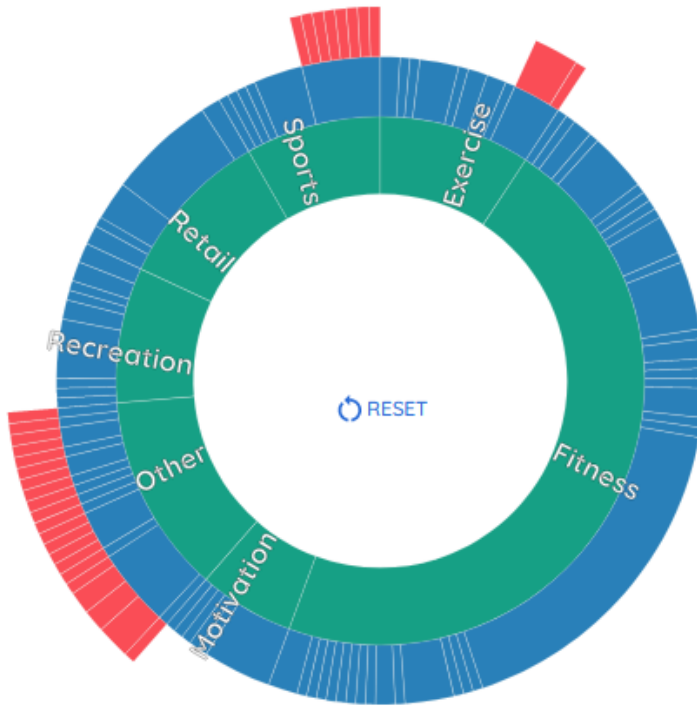

Date Range

10 Nov '22 - 10 May '23

Refresh Analysis

Save as PDF

Content Distribution Pattern

This represents the broad content categories the account talks about. Click on any category to check details