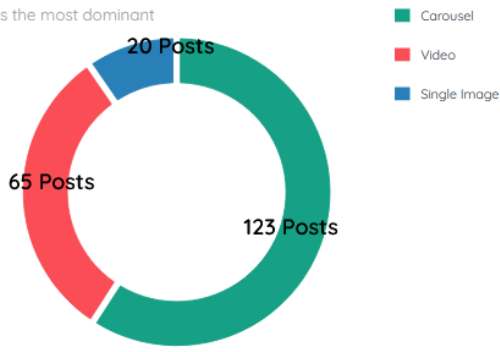

Hashtag Sets

This shows the AI-identified most used hashtag sets of the selected account.

#gymshark

#gymshark66

#gymsharklifting

#gymsharkwomen

#gratefulforthe grind

Top 5 Hashtags

5 most used hashtags of this account

Rank	Hashtag	Usage (%)
1	#Gymshark	99%
2	#Gymshark66	19%
3	#GymsharkLifting	1%
4	#GymsharkWomen	1%
5	#Gymshark66.	1%

Hashtag Details

This shows all hashtags with their posts

Hashtag	Post Count ↓	Engagement %	Avg. Post Likes	Avg. Post Comments	Recent Posts
#Gymshark	203	0.67 %	40.7K	537	
#Gymshark66	40	0.56 %	34.7K	145	
#GymsharkWomen	3	1.06 %	64.6K	894	
#GymsharkLifting	3	0.40 %	24.5K	141	
#Gymshark66.	2	1.95 %	120.4K	328	
#gymshark66.	1	0.53 %	32.9K	91	

Post Distribution

Shows which post type is the most dominant

Engagement Contribution

Shows engagement contribution of each post type

Post Distribution

Shows the account's weekly posting pattern

Engagement Contribution