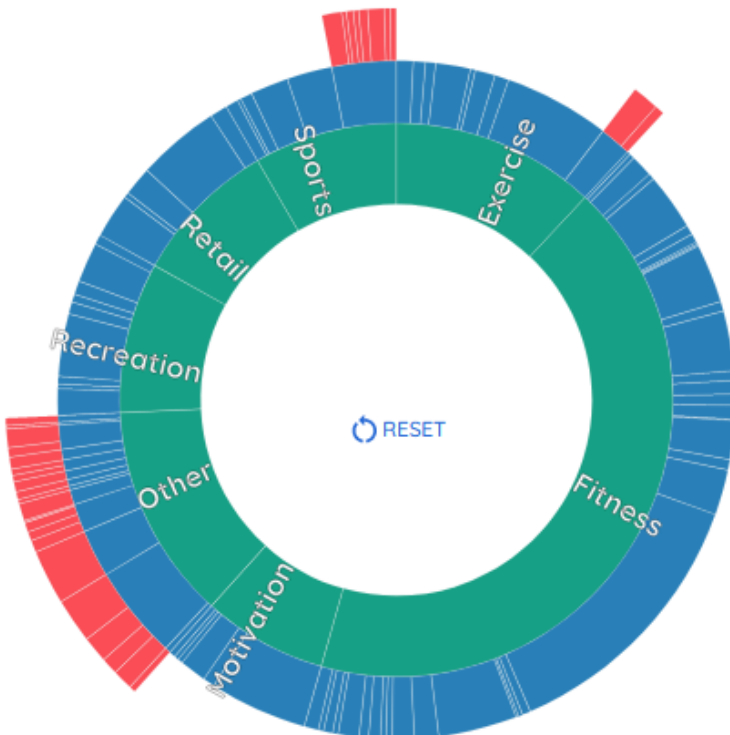

Fitness

Posts: 95 % of Total: 46.12%
Engagement: 3.6M % of Total: 42.28%

Other

Posts: 25 % of Total: 12.14%
Engagement: 1.1M % of Total: 12.57%

Exercise

Posts: 20 % of Total: 9.71%
Engagement: 1.0M % of Total: 12.27%

Content Distribution Pattern (Engagement)

This represents the Content Categories arranged by the engagement they receive. Click on any category to check details

Top 3 Content Themes

Fitness

Posts: 95 % of Total: 42.28%
Engagement: 3.6M % of Total: 46.12%

Other

Posts: 25 % of Total: 12.57%
Engagement: 1.1M % of Total: 12.14%

Exercise

Posts: 20 % of Total: 12.27%
Engagement: 1.0M % of Total: 9.71%

Content Themes

This shows the account's different Content themes. You can sort by the various parameters and also see the detailed view.

Post Distribution

Shows which post type is the most dominant

Engagement Contribution

Shows engagement contribution of each post type

Post Distribution

Shows the account's weekly posting pattern

Engagement Contribution