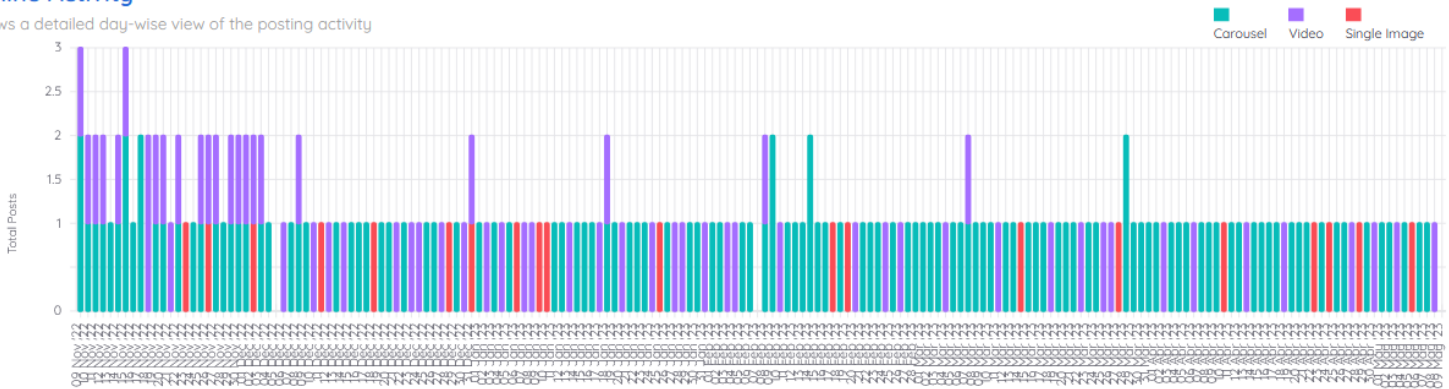

Hashtag	Post Count ↓	Engagement %	Avg. Post Likes	Avg. Post Comments	Recent Posts
#Gymshark	203	0.67 %	40.7K	537	
#Gymshark66	40	0.56 %	34.7K	145	
#GymsharkWomen	3	1.06 %	64.6K	894	
#GymsharkLifting	3	0.40 %	24.5K	141	
#Gymshark66.	2	1.95 %	120.4K	328	
#gymshark66.	1	0.53 %	32.9K	91	

Post Distribution

Shows which post type is the most dominant

Engagement Contribution

Shows engagement contribution of each post type

Post Distribution

Shows the account's weekly posting pattern

Engagement Contribution

Shows when the account gets their engagement in a week

Online Activity

Shows a detailed day-wise view of the posting activity

Engagement Activity

Shows a detailed day-wise view of the engagement activity

Post Distribution (By post type)