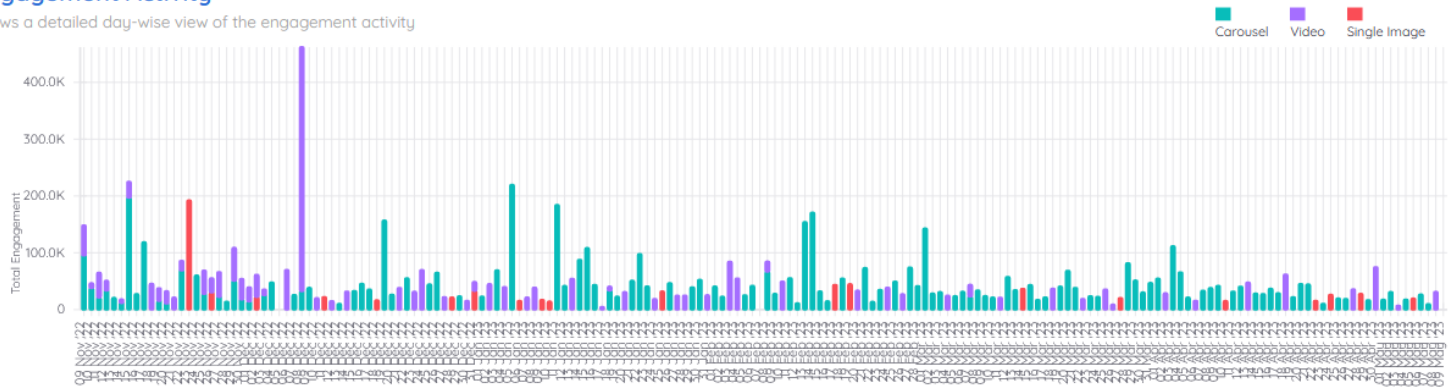

Post Distribution

Shows which post type is the most dominant

Engagement Contribution

Shows engagement contribution of each post type

Post Distribution

Shows the account's weekly posting pattern

Engagement Contribution

Shows when the account gets their engagement in a week

Online Activity

Shows a detailed day-wise view of the posting activity

Engagement Activity

Shows a detailed day-wise view of the engagement activity

Post Distribution (By post type)

Shows the account's weekly posting pattern for each post type

Single Posts

Carousel

Videos

Engagement Contribution (By post type)

Shows when the account gets their engagement in a week

Single Posts

Carousel