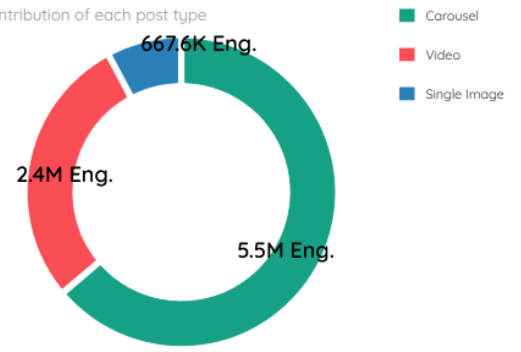

5 most used hashtags of this account

Rank	Hashtag	Usage (%)
1	#Gymshark	99%
2	#Gymshark66	19%
3	#GymsharkLifting	1%
4	#GymsharkWomen	1%
5	#Gymshark66.	1%

Hashtag Details

This shows all hashtags with their posts

Hashtag	Post Count ↓	Engagement %	Avg. Post Likes	Avg. Post Comments	Recent Posts
#Gymshark	203	0.67 %	40.7K	537	
#Gymshark66	40	0.56 %	34.7K	145	
#GymsharkWomen	3	1.06 %	64.6K	894	
#GymsharkLifting	3	0.40 %	24.5K	141	
#Gymshark66.	2	1.95 %	120.4K	328	
#gymshark66.	1	0.53 %	32.9K	91	

Post Distribution

Shows which post type is the most dominant

Engagement Contribution

Shows engagement contribution of each post type

Post Distribution

Shows the account's weekly posting pattern

Engagement Contribution

Shows when the account gets their engagement in a week

Online Activity

Shows a detailed day-wise view of the posting activity

Engagement Activity

Shows a detailed day-wise view of the engagement activity

Post Distribution (By post type)