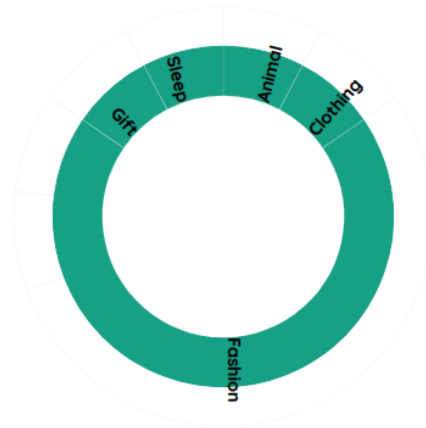

Content Distribution Pattern (Post Type)

This represents the Content Categories separated according to the type of post.

Carousel

Content Distribution Pattern (Post Type - Engagement)

This represents the Content Categories separated according to the type of post and arranged by the engagement they receive.