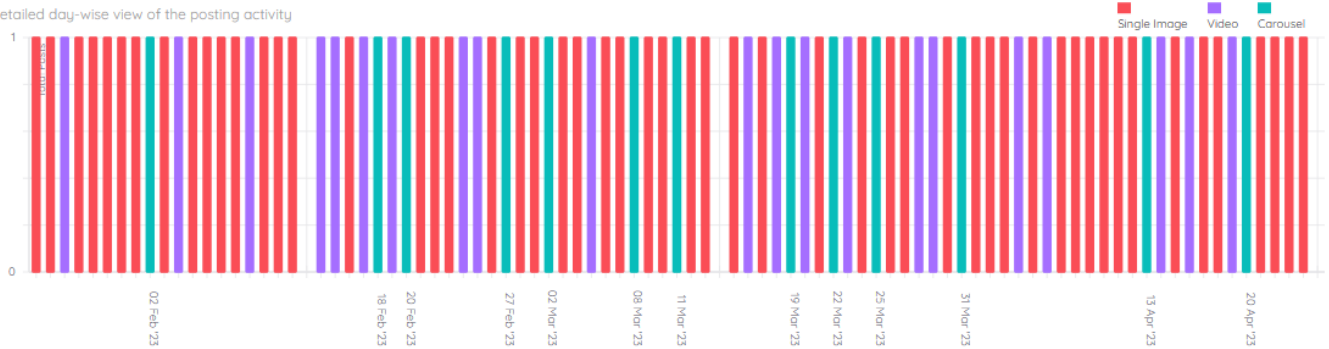

Post Performance

Statistical analysis around the posting behavior of the handle.

Post Distribution

Shows which post type is the most dominant

Engagement Contribution

Shows engagement contribution of each post type

Post Distribution

Shows the account's weekly posting pattern

Engagement Contribution

Shows when the account gets their engagement in a week

Online Activity

Shows a detailed day-wise view of the posting activity

Engagement Activity

Shows a detailed day-wise view of the engagement activity

Post Distribution (By post type)

Shows the account's weekly posting pattern for each post type

Single Posts

Carousel

Videos

Engagement Contribution (By post type)