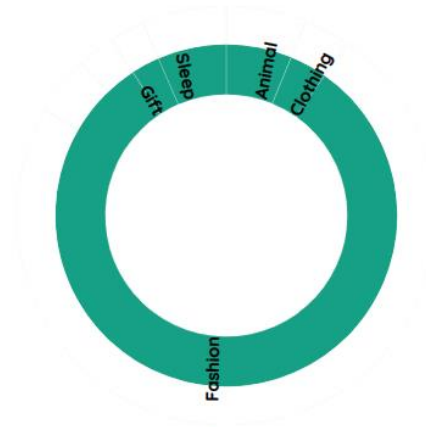

Content Distribution Pattern (Engagement)

This represents the Content Categories arranged by the engagement they receive.

Top 3 Content Themes

Fashion

Posts: 36 % of Total: 45.77%
Engagement: 190.9K % of Total: 40.91%

Other

Posts: 40 % of Total: 40.31%
Engagement: 168.1K % of Total: 45.45%

Sports

Posts: 2 % of Total: 4.29%
Engagement: 17.9K % of Total: 2.27%

Content Distribution Pattern (Post Type)

This represents the Content Categories separated according to the type of post.

Single Post

Carousel

Video

Content Distribution Pattern (Post Type - Engagement)

This represents the Content Categories separated according to the type of post and arranged by the engagement they receive.

Single Post

Carousel

Video

Content Themes

See the different Content themes this account talks about. You can also check the engagement scored by each category.

Content Themes

This shows the account's different Content themes. You can sort by the various parameters and also see the detailed view.