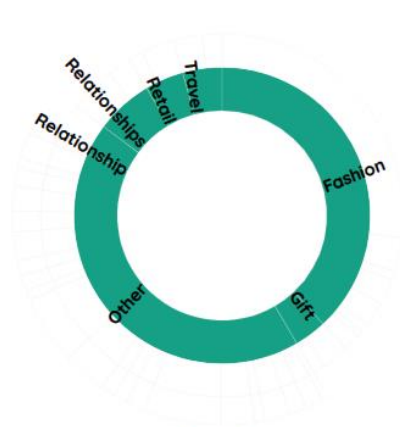

Content Distribution Pattern (Engagement)

This represents the Content Categories arranged by the engagement they receive.

Top 3 Content Themes

Fashion

Posts: 36 % of Total: 45.77%
Engagement: 190.9K % of Total: 40.91%

Other

Posts: 40 % of Total: 40.31%
Engagement: 168.1K % of Total: 45.45%

Sports

Posts: 2 % of Total: 4.29%
Engagement: 17.9K % of Total: 2.27%

Content Distribution Pattern (Post Type)

This represents the Content Categories separated according to the type of post.

Single Post

Carousel

Video

Content Distribution Pattern (Post Type - Engagement)

This represents the Content Categories separated according to the type of post and arranged by the engagement they receive.