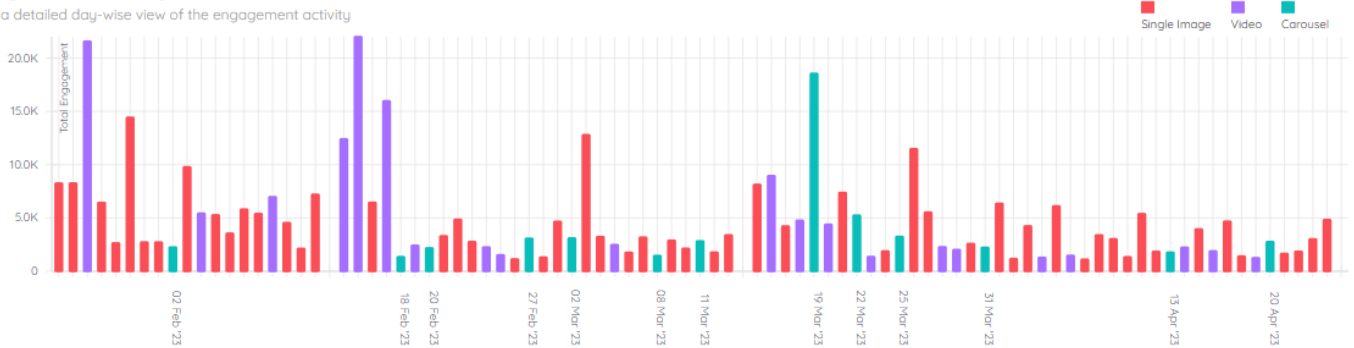

Post Performance

Statistical analysis around the posting behavior of the handle.

Post Distribution

Shows which post type is the most dominant

Engagement Contribution

Shows engagement contribution of each post type

Post Distribution

Shows the account's weekly posting pattern

Engagement Contribution

Shows when the account gets their engagement in a week

Online Activity

Shows a detailed day-wise view of the posting activity

Engagement Activity

Shows a detailed day-wise view of the engagement activity

Post Distribution (By post type)

Shows the account's weekly posting pattern for each post type

Single Posts

Carousel

Videos

Engagement Contribution (By post type)