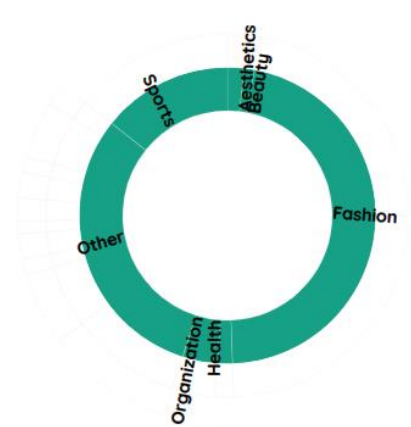

Content Distribution Pattern (Post Type)

This represents the Content Categories separated according to the type of post.

Content Distribution Pattern (Post Type - Engagement)

This represents the Content Categories separated according to the type of post and arranged by the engagement they receive.

Video