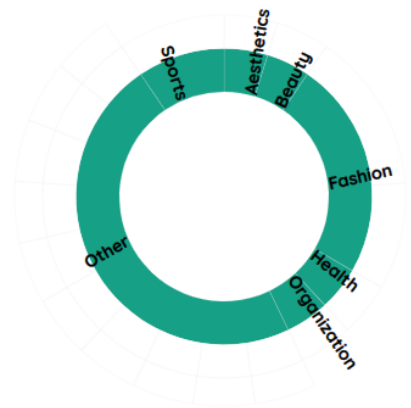

Content Distribution Pattern (Post Type)

This represents the Content Categories separated according to the type of post.

Video

Content Distribution Pattern (Post Type - Engagement)

This represents the Content Categories separated according to the type of post and arranged by the engagement they receive.