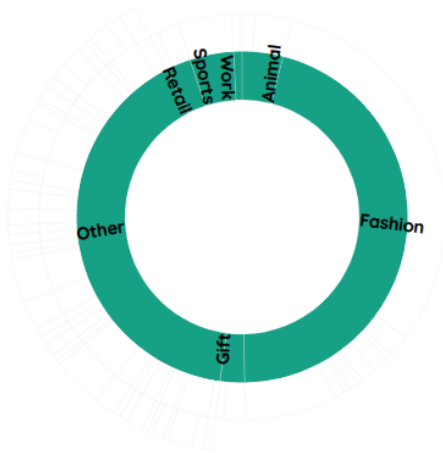

Daniel Wellington

Look your best, feel your best, and live your best with us. Co-create by tagging #danielwellington
Spring is here 🌸🌷

● 4.7M Followers

● 88 Total Posts

● 4.7K Average Likes

● 0.1% Avg. Engagement Percentage

● 4.7K Average Engagement

● 81 Average Comments

Content Analysis

This represents the broad content categories the account talks about.

Content Distribution Pattern

This represents the broad content categories the account talks about. Click on any category to check details

Top 3 Content Themes

Other

Posts: 40 % of Total: 45.45%
Engagement: 168.1K % of Total: 40.31%

Fashion

Posts: 36 % of Total: 40.91%
Engagement: 190.9K % of Total: 45.77%

Animal

Posts: 3 % of Total: 3.41%
Engagement: 16.6K % of Total: 3.99%

Content Distribution Pattern (Engagement)

This represents the Content Categories arranged by the engagement they receive.

Top 3 Content Themes

Fashion

Posts: 36 % of Total: 45.77%
Engagement: 190.9K % of Total: 40.91%