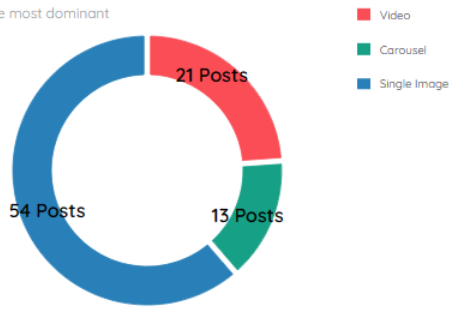

Theme Labels	Engagement % ↓	Average Eng.	Share of Voice	Total Posts	Representative Images
<ul style="list-style-type: none"> Accessories Dream Organization Ideas 	0.20 % (0.09)	9.3K	8%	7	
<ul style="list-style-type: none"> Fashion Pets Status 	0.20 % (0.09)	9.3K	5.7%	5	
<ul style="list-style-type: none"> Accessories Watch Challenge 	0.15 % (0.04)	6.9K	9.1%	8	
<ul style="list-style-type: none"> Design Jewelry Accessories 	0.13 % (0.02)	6.2K	4.5%	4	
<ul style="list-style-type: none"> Accessories Meme Tea 	0.12 % (0.01)	5.6K	13.6%	12	
<ul style="list-style-type: none"> Accessories Flowers Social Cause 	0.09 % (-0.02)	4.2K	9.1%	8	
<ul style="list-style-type: none"> Accessories Astrology Relationships 	0.08 % (-0.03)	3.6K	10.2%	9	
<ul style="list-style-type: none"> Accessories Makeup Agriculture 	0.07 % (-0.04)	3.2K	15.9%	14	
<ul style="list-style-type: none"> Watches Clothing Reputation 	0.07 % (-0.04)	3.2K	5.7%	5	
<ul style="list-style-type: none"> Sunglasses Recreation Wellness 	0.05 % (-0.06)	2.2K	11.4%	10	

Hashtags Analysis

Show the most used hashtag sets, hashtags, and their performance.

Hashtag Sets

This shows the AI-identified most used hashtag sets of the selected account.

#danielwellington

#jewelry

#watchesforhim

#watches

#eyewear

Top 5 Hashtags

5 most used hashtags of this account

Rank	Hashtag	Usage (%)
1	#danielwellington	25%
2	#eyewear	5%
3	#watches	5%
4	#jewelry	3%
5	#spring2023	3%

Hashtag Details

This shows all hashtags with their posts.

Post Performance

Statistical analysis around the posting behavior of the handle.

Post Distribution

Shows which post type is the most dominant

Engagement Contribution

Shows engagement contribution of each post type