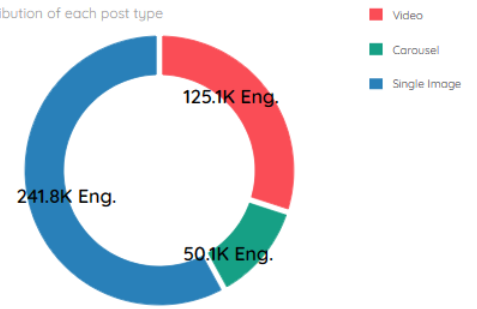

Hashtag	Post Count ↑	Engagement %	Avg. Post Likes	Avg. Post Comments	Recent Posts
#travelquote	1	0.09 %	4.2K	25	
#travellocations2023	1	0.04 %	1.8K	12	
#weekend	1	0.08 %	3.8K	190	
#watchforhim	1	0.03 %	1.4K	2	
#springhasarrived	1	0.39 %	18.4K	101	
#ss23	1	0.05 %	2.2K	7	
#stockholm	1	0.03 %	1.5K	13	
#summer2023	1	0.04 %	1.4K	220	

Post Performance

Statistical analysis around the posting behavior of the handle.

Post Distribution

Shows which post type is the most dominant

Engagement Contribution

Shows engagement contribution of each post type

Post Distribution

Shows the account's weekly posting pattern

Engagement Contribution

Shows when the account gets their engagement in a week

Online Activity

Shows a detailed day-wise view of the posting activity